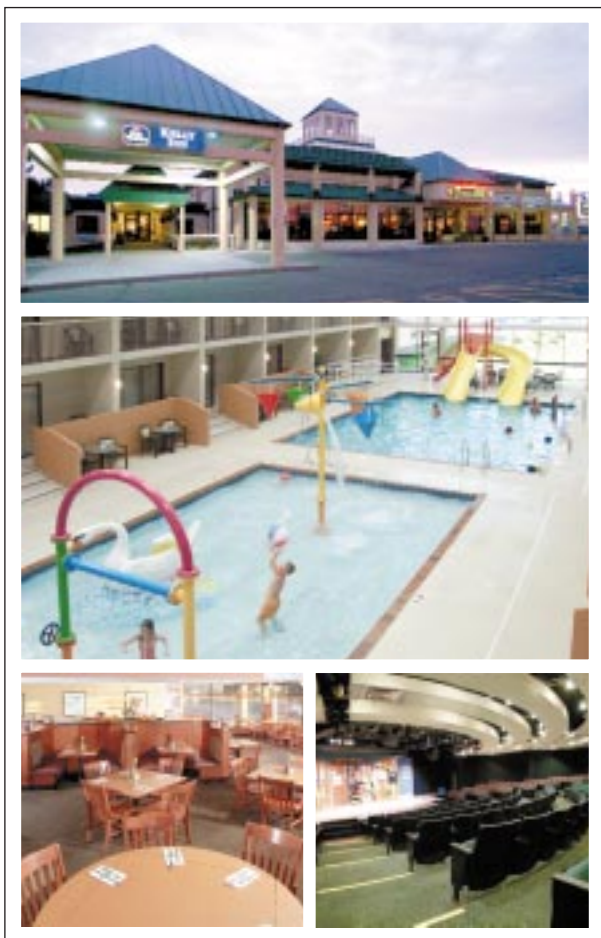

PLYMOUTH/WEST MPLS

MINNESOTA